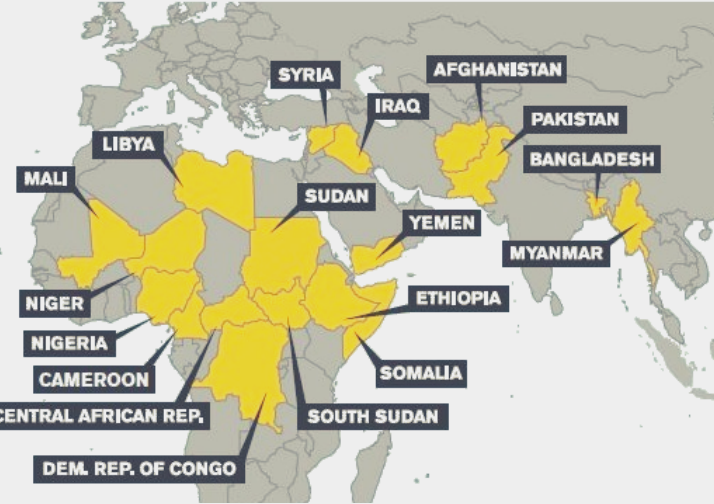

2019 | EMERGENCY WATCHLIST

In times of emergency, people living overseas must be evacuated, or relocated from **crisis areas** and repatriated at their home country.

Governments or Organizations need to better train, prepare and collaborate in order to successfully conduct such Evacuation Operations ensuring peoples safety and security.

At present, traditional methods used during exercises and even real operations are out-dated and not practical, increasing response time, complexity and exposure of civilians to danger.

ANCILE TECHNOLOGIES

Limassol - CYPRUS

+357 99067191

www.ancile.tech

info@ancile.tech

*"Let's change the way we **Train, Prepare and Collaborate** to evacuate civilians from crisis areas worldwide"*

#EMP