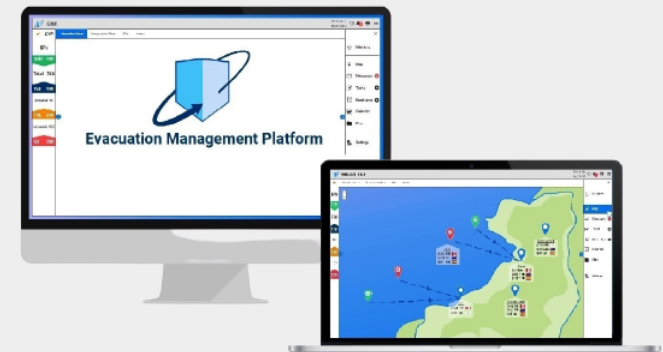

*"Using the platform ensures efficient coordination and cooperation among **local, national and international** authorities and agencies"*